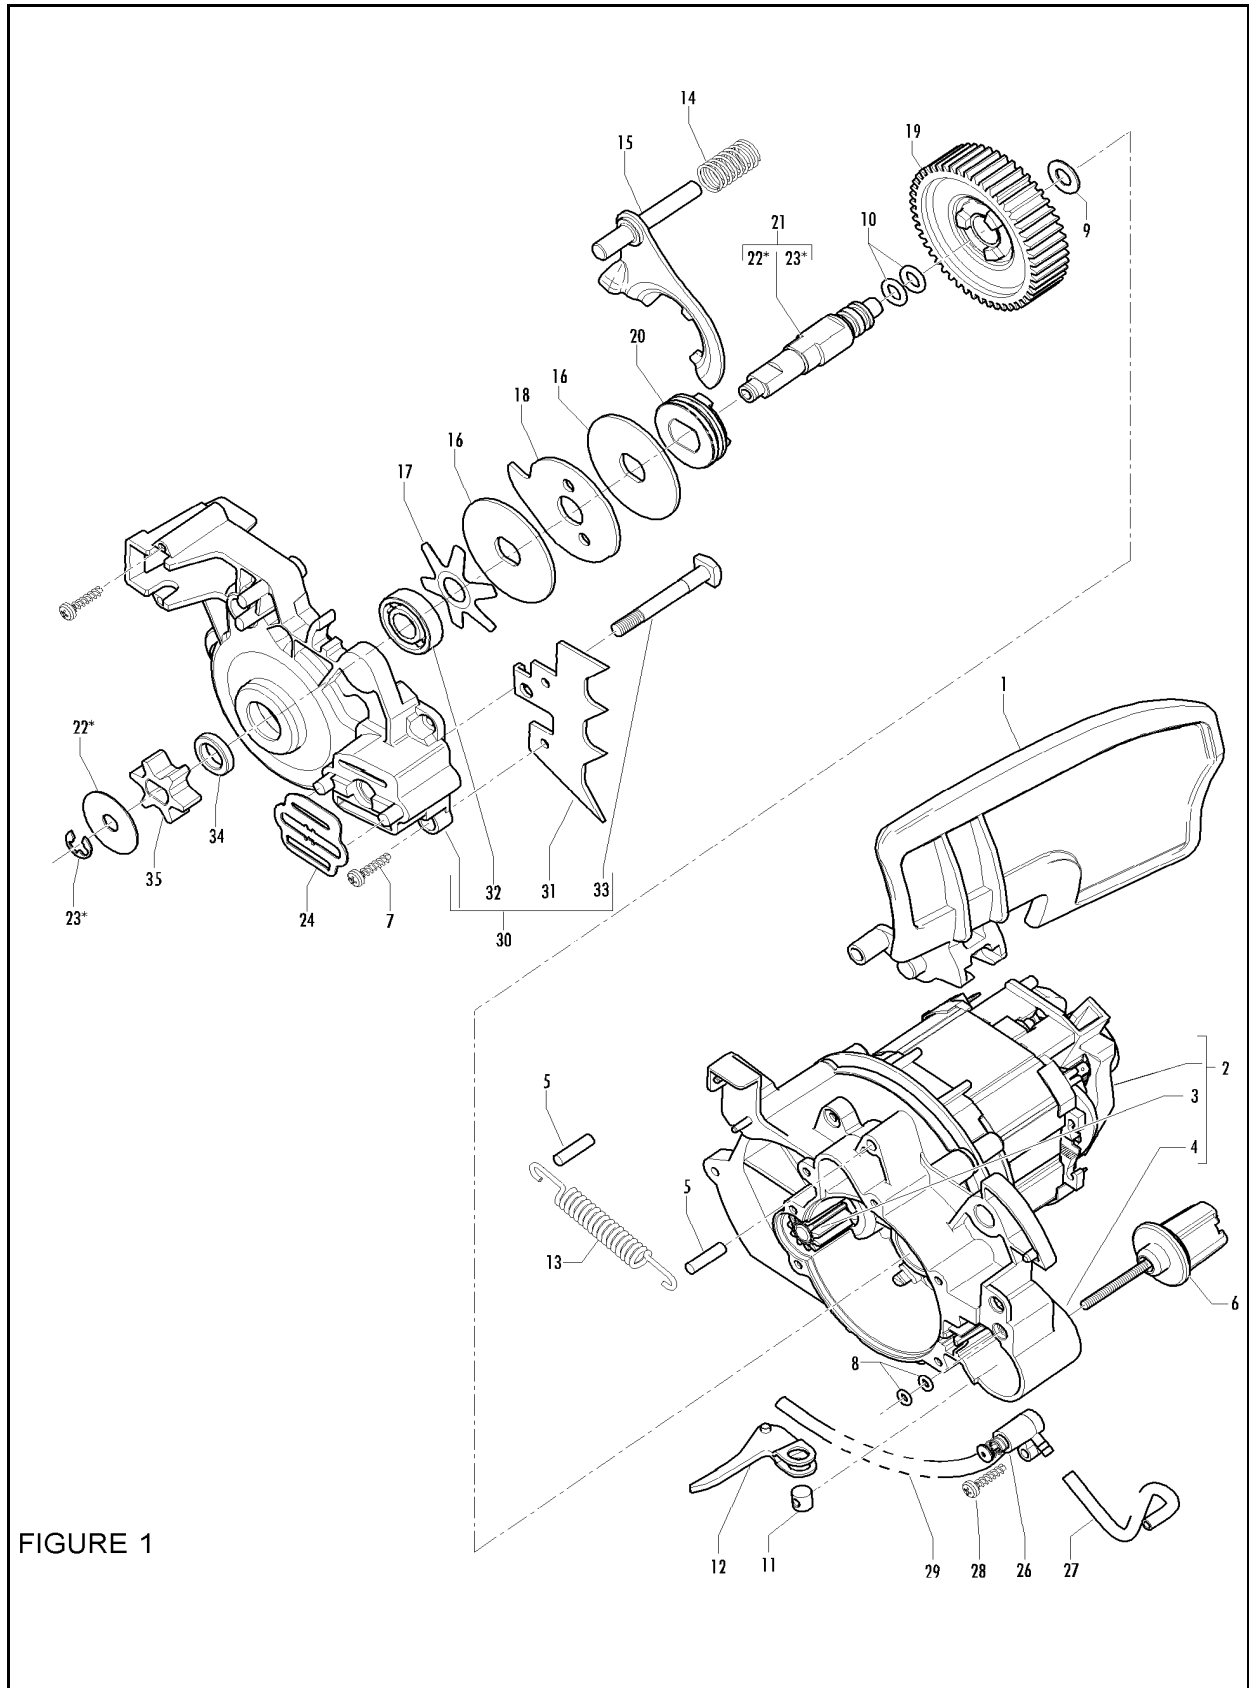

ELECTROLUX OUTDOOR PRODUCTS

PNC	Type/Prefix/nd	Model	Brand
953900417	05	P 1835	PARTNER
953900441	05	P 1835 CH	PARTNER
953900443	05	P 1835 ASSY UK	PARTNER
953900418	05	P 1840	PARTNER
953900442	05	P 1840 CH	PARTNER
953900444	05	P 1840 ASSY UK	PARTNER
953900573	05	P 1840 + CHAIN	PARTNER
953900636	05	P 2140 SCHUKO	PARTNER

Number of Pages 1 of 5

Factory: IIQ - Valmadrera	Product Group: OP 93
Publication Number: EIPL2004_VP0409003	Petrol Portable
Publication Date: 11/02/05	Sub Group 9434

FIGURE 1