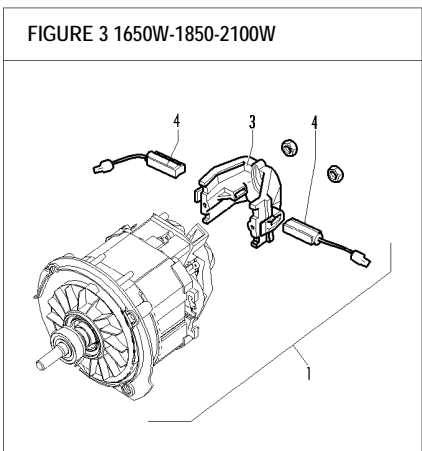

A=GROBE NACHFRAGE
 B=MITTELMAESSIGE
 C=WENIGE NACHFRAGE
 NEU CODEX

FIGURE 2

Item	P/N McC	P/N ELX	Qty	DESCRIPTION
FIGURE 2				
1	5351	538005351	1	front handle
2	249521	538249521	1	crankcase ass'y
B 4	5349	538005349	1	pinion cover
5	241051	538241051	1	wire cover
6	5373	538005373	1	wires ass'y Schuko
	5377	538005377	1	wires ass'y GB
	5375	538005375	1	wires ass'y CH
	241952	538241952	1	wires ass'y AU
C 7	242687	538242687	1	micro switch
B 8	5336	538005336	1	oil cap
9	5335	538005335	1	oil tank
B 10	242365	538242365	1	oil filter
11	235612	538235612	1	washer
12	249257	538249257	1	lever kit
13 •	5343	538005343	2	fork lever
14 •	5342	538005342	1	safety lever
15 •	249172	538249172	1	rocking lever ass'y
16 •	5383	538005383	1	safety brake lever
17 •	5385	538005385	1	spring
18 •	5382	538005382	1	brake spring support
19	240862	538240862	14	screw M4x18
A 20	5366	538005366	1	locking nut ass'y
21	5378	538005378	1	spacer
22	249258	538249258	1	trigger kit
23 •	5347	538005347	1	safety lever
24 •	5346	538005346	1	trigger kit
25	5719	538005719	1	tension rod
26	243031	538243031	1	oil pump adjustment
27	243030	538243030	1	oil pump adjustment support