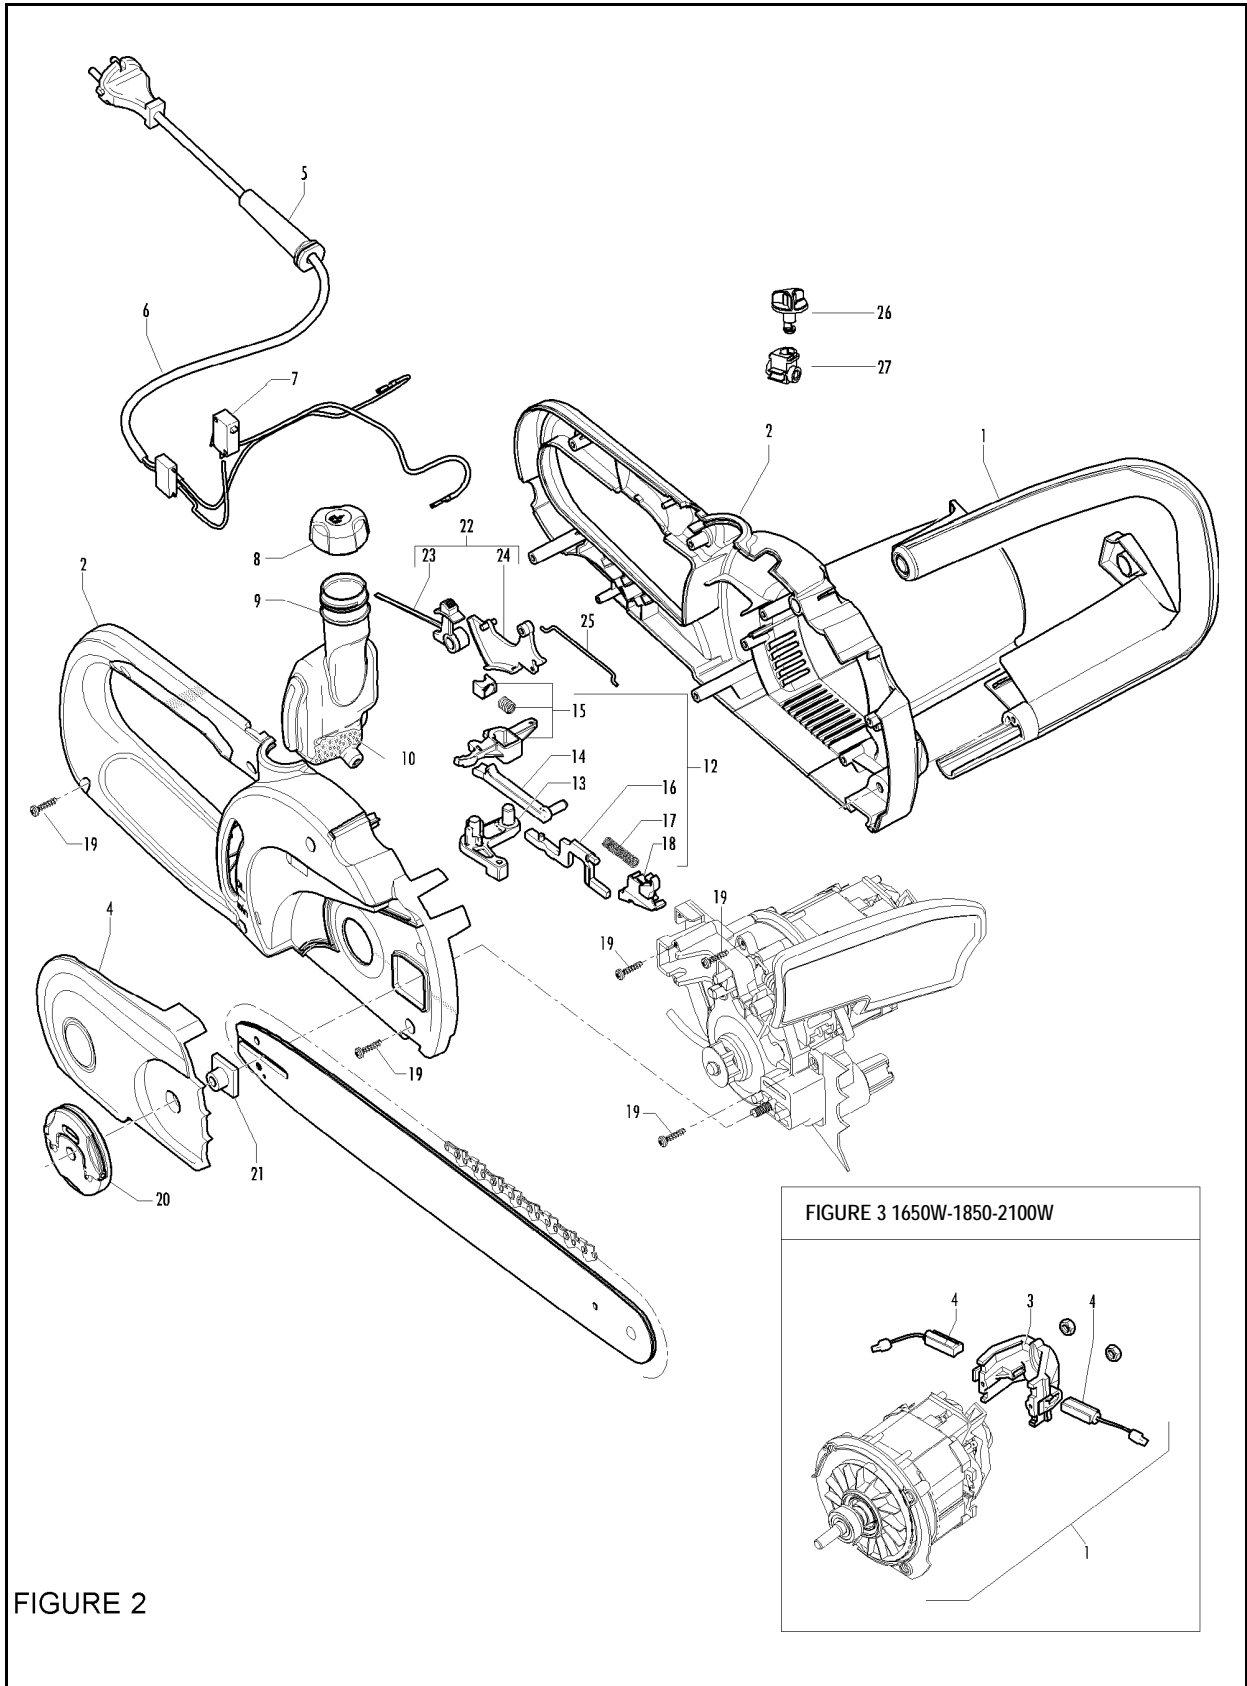

A=GROBE NACHFRAGE
 B=MITTELMAESSIGE
 C=WENIGE NACHFRAGE
 NEU CODEX

FIGURE 2

Item	P/N McC	P/N ELX	Qty	DESCRIPTION
FIGURE 2				
1	5351	538005351	1	front handle
2	249521	538249521	1	crankcase ass'y
B 4	5349	538005349	1	pinion cover
5	241051	538241051	1	wire cover
6	5373	538005373	1	wires ass'y Schuko
	5377	538005377	1	wires ass'y GB
	5375	538005375	1	wires ass'y CH
	241952	538241952	1	wires ass'y AU
C 7	242687	538242687	1	micro switch
B 8	5336	538005336	1	oil cap
9	5335	538005335	1	oil tank
B 10	242365	538242365	1	oil filter
11	235612	538235612	1	washer
12	249257	538249257	1	lever kit
13 •	5343	538005343	2	fork lever
14 •	5342	538005342	1	safety lever
15 •	249172	538249172	1	rocking lever ass'y
16 •	5383	538005383	1	safety brake lever
17 •	5385	538005385	1	spring
18 •	5382	538005382	1	brake spring support
19	240862	538240862	14	screw M4x18
A 20	5366	538005366	1	locking nut ass'y
21	5378	538005378	1	spacer
22	249258	538249258	1	trigger kit
23 •	5347	538005347	1	safety lever
24 •	5346	538005346	1	trigger kit
25	5719	538005719	1	tension rod
26	243031	538243031	1	oil pump adjustment
27	243030	538243030	1	oil pump adjustment support